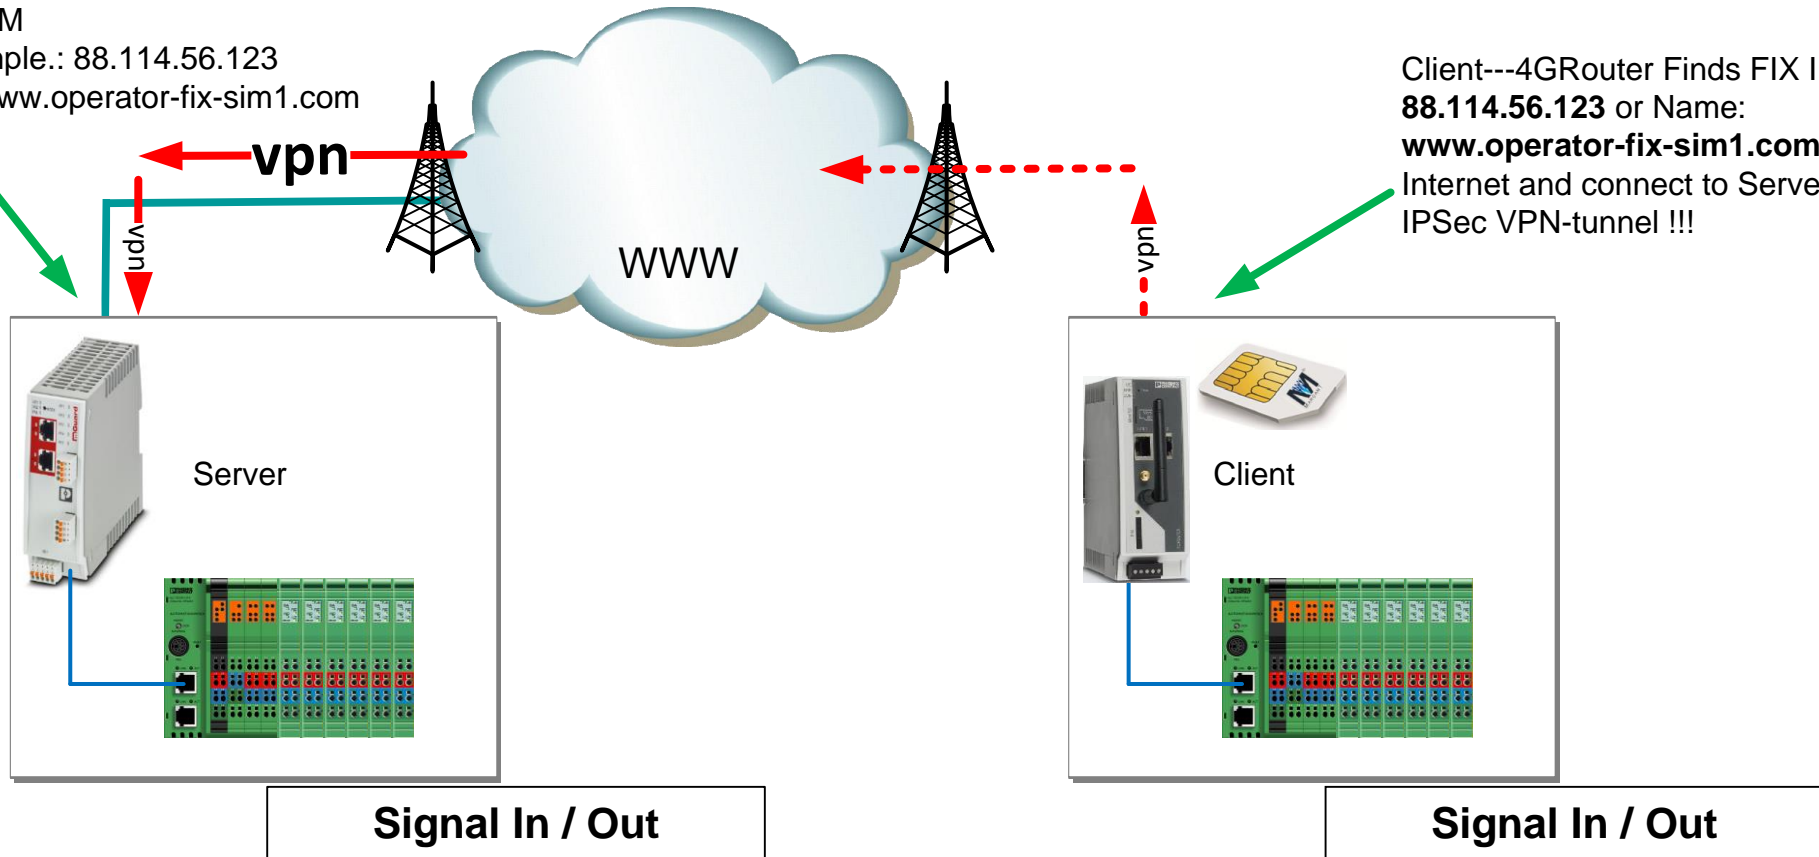

# Point-to-point – 4G Router

FIX IP SIM  
 For example.: 88.114.56.123  
 Name: www.operator-fix-sim1.com

Client---4GRouter Finds FIX IP:  
**88.114.56.123** or Name:  
**www.operator-fix-sim1.com** from  
 Internet and connect to Server using  
 IPSec VPN-tunnel !!!

# Point-to-point – 4G Router & Physical

FIX IP SIM  
For example.: 88.114.56.123  
Name: www.operator-fix-sim1.com

Client---4GRouter Finds FIX IP:  
**88.114.56.123** or Name:  
**www.operator-fix-sim1.com** from  
Internet and connect to Server using  
IPSec VPN-tunnel !!!

# Point-to-point – SHDSL

Any copper wiring, no need twisted pair.  
Private wiring.  
Distance up to 20km

Projekti:	Kuvaus:	MUX (ILC131 + 4G Router)	Tehnyt:	Henri Joutsiniemi	Versio:	1.03	Pvm:	20.10.2023
		Phoenix Contact Oy Niittytie 11, 01300 VANTAA	Lehti:		File:		Sivu:	2