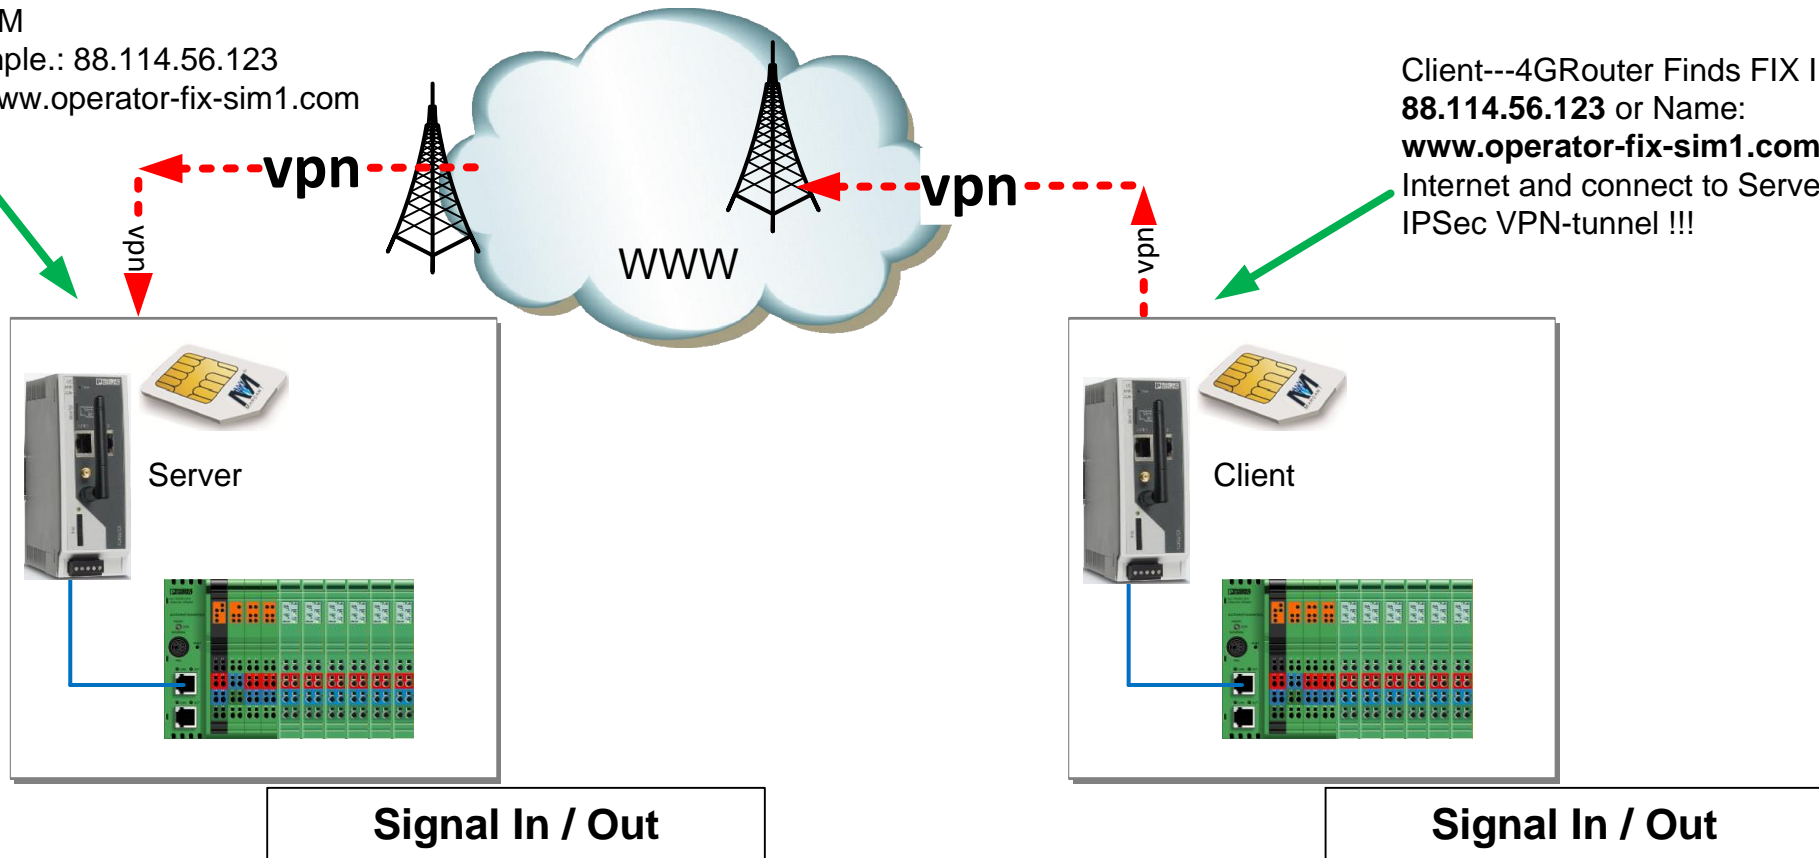

# Point-to-point – 4G Router

FIX IP SIM  
 For example.: 88.114.56.123  
 Name: www.operator-fix-sim1.com

Client---4GRouter Finds FIX IP:  
**88.114.56.123** or Name:  
**www.operator-fix-sim1.com** from  
 Internet and connect to Server using  
 IPSec VPN-tunnel !!!

# Point-to-point – 4G Router & Physical

FIX IP SIM  
For example.: 88.114.56.123  
Name: www.operator-fix-sim1.com

Client---4GRouter Finds FIX IP:  
**88.114.56.123** or Name:  
**www.operator-fix-sim1.com** from  
Internet and connect to Server using  
IPSec VPN-tunnel !!!

# Point-to-point – SHDSL

Any copper wiring, no need twisted pair.  
Private wiring.  
Distance up to 20km

Projekti:	Kuvaus:	MUX (ILC131 + 4G Router)	Tehnyt:	Henri Joutsiniemi	Versio:	1.03	Pvm:	20.10.2023
		Phoenix Contact Oy Niittytie 11, 01300 VANTAA	Lehti:		File:		Sivu:	2