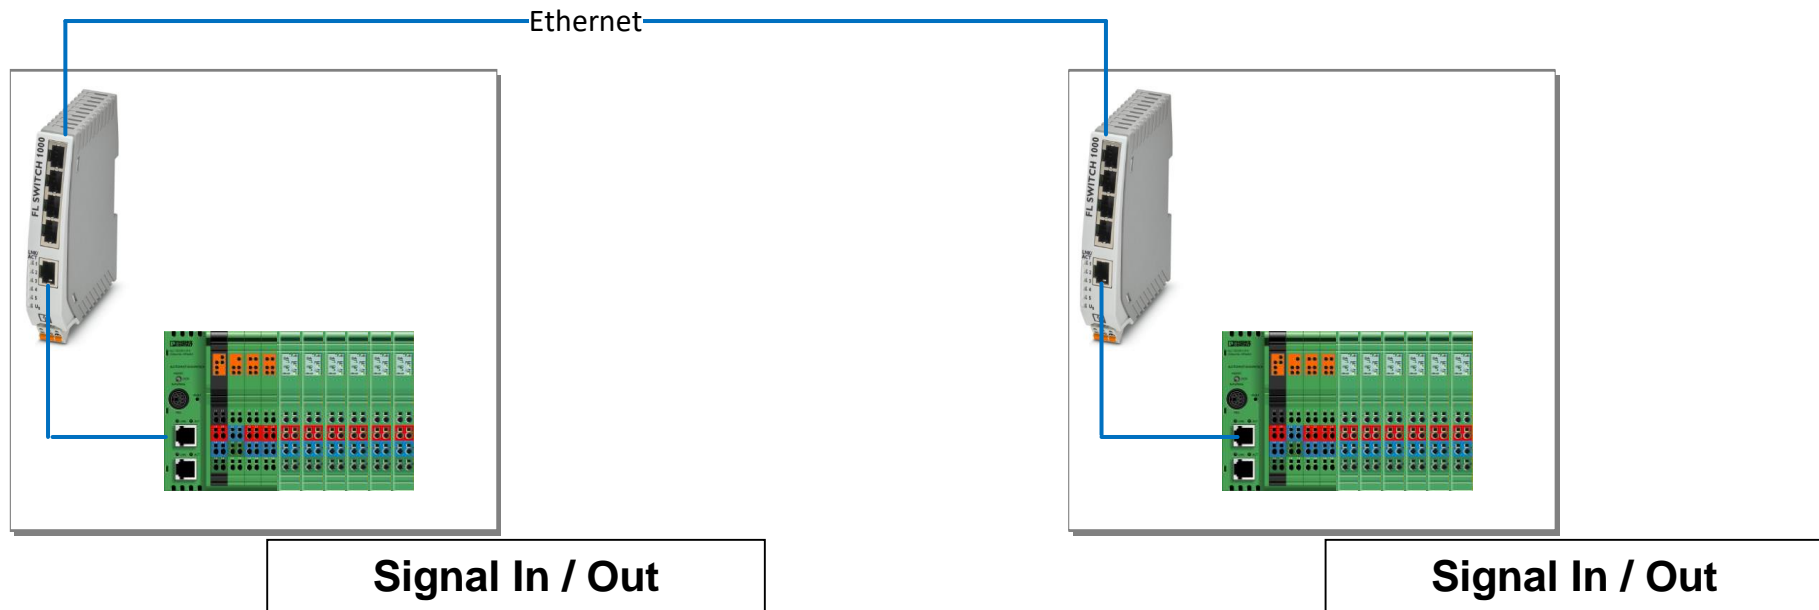

Point-to-point – Ethernet

Projekti:	Kuvaus:	MUX (ILC131 + 4G Router)	Tehnyt:	Henri Joutsiniemi	Versio:	1.03	Pvm:	20.10.2023
		PHOENIX CONTACT						
		Phoenix Contact Oy Niittytie 11, 01300 VANTAA	Lehti:				Sivu:	3