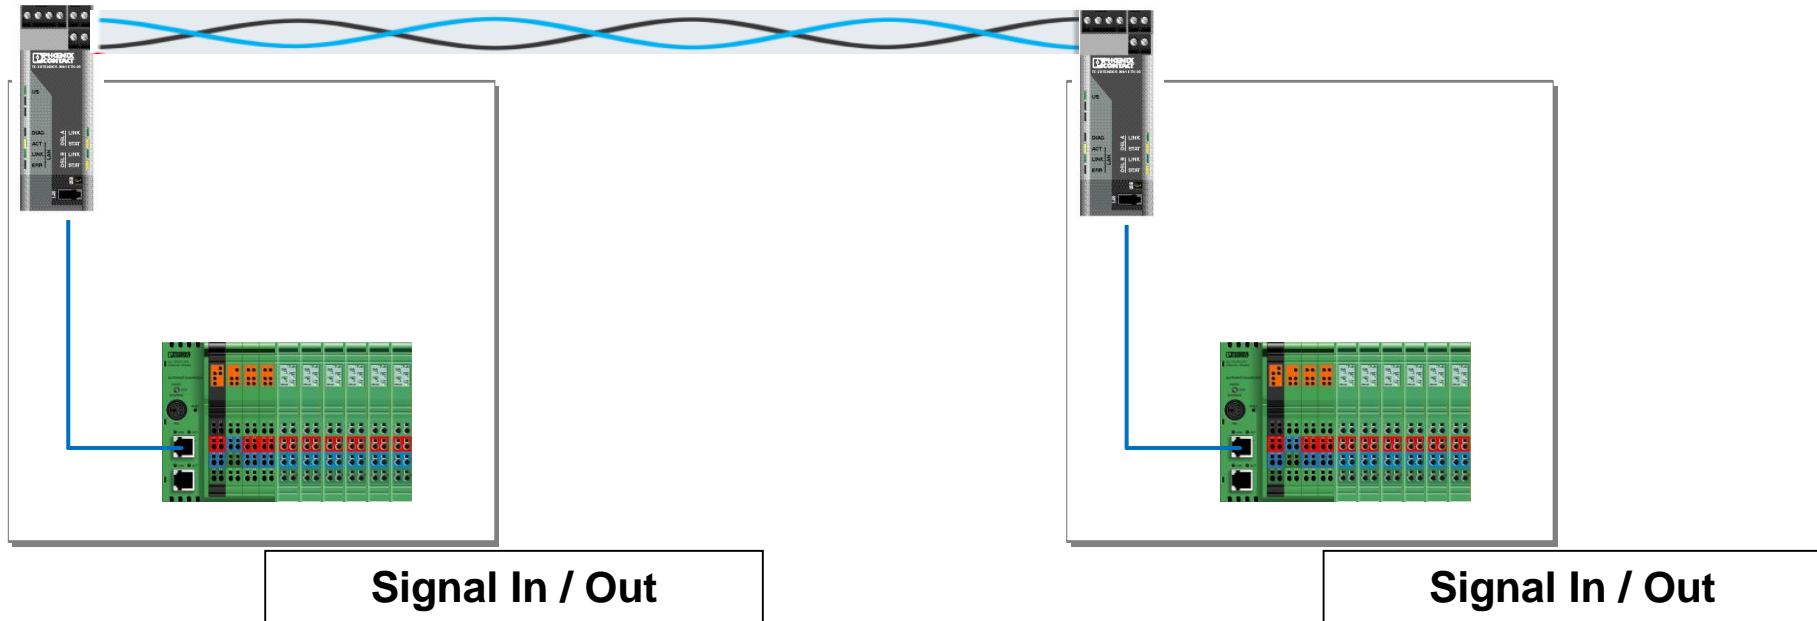

# Point-to-point – 4G Router

FIX IP SIM  
 For example.: 88.114.56.123  
 Name: www.operator-fix-sim1.com

Client---4GRouter Finds FIX IP:  
**88.114.56.123** or Name:  
**www.operator-fix-sim1.com** from  
 Internet and connect to Server using  
 IPSec VPN-tunnel !!!

# Point-to-point – 4G Router & Physical

FIX IP SIM  
For example.: 88.114.56.123  
Name: www.operator-fix-sim1.com

Client---4GRouter Finds FIX IP:  
**88.114.56.123** or Name:  
**www.operator-fix-sim1.com** from  
Internet and connect to Server using  
IPSec VPN-tunnel !!!

# Point-to-point – SHDSL

Any copper wiring, no need twisted pair.  
Private wiring.  
Distance up to 20km

Projekti:	Kuvaus:	MUX (ILC131 + 4G Router)	Tehnyt:	Henri Joutsiniemi	Versio:	1.03	Pvm:	20.10.2023
		Phoenix Contact Oy Niittytie 11, 01300 VANTAA	Lehti:		File:		Sivu:	2