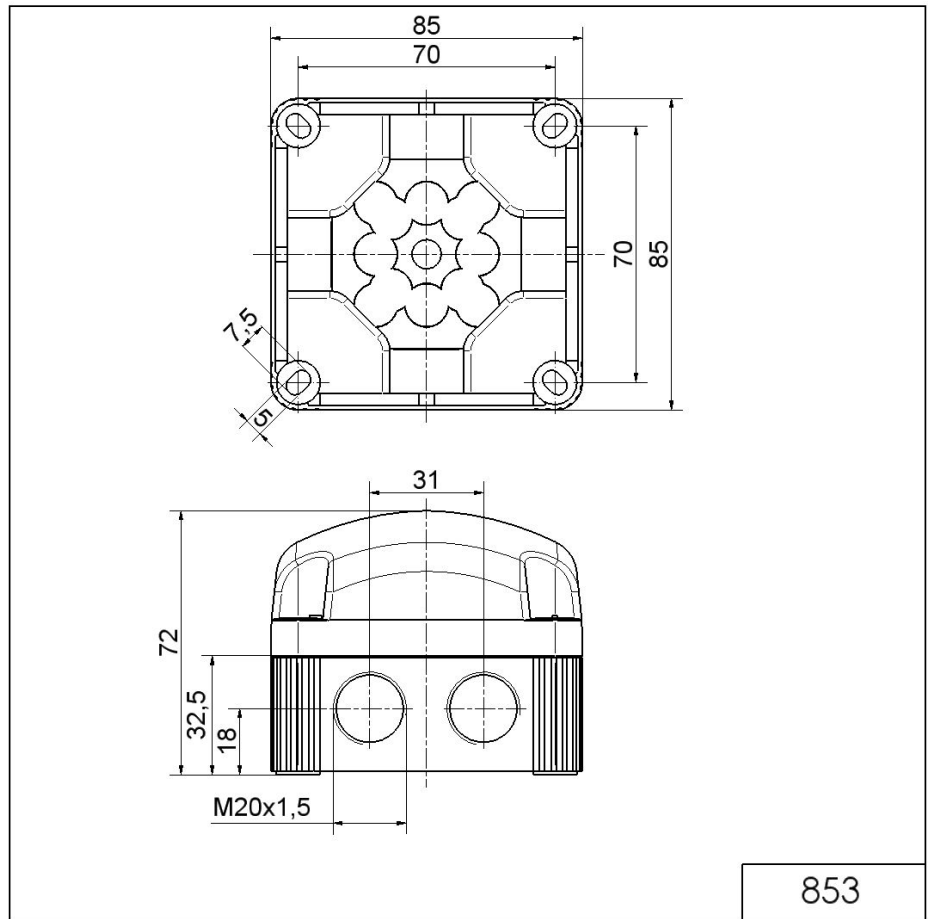

FlexSQUARE / LED Permanent Beacon 853

LED Perm. Beacon BWM 115-230VAC YE

DRAWING

! For additional installation and mounting information, refer to the appropriate user guide at www.werma.com. This printed copy is for information only and is subject to alteration.