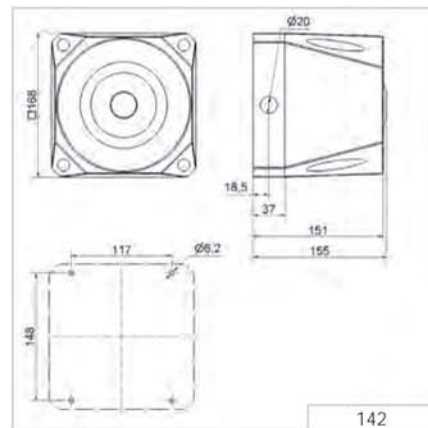

**i TECHNICAL SPECIFICATIONS/ORDER SPECIFICATIONS:**

<b>Dimensions (L x H x W):</b>	168 mm x 168 mm x 155 mm	
<b>Housing:</b>	PC/ABS-Blend	
<b>Connection:</b>	Screw terminal 0.5 - 2.5 mm <sup>2</sup>	
<b>Cable entry:</b>	Cable gland M20 x 1.5 mm (not included in assembly)	
<b>Tone types and frequencies:</b>	Selectable via DIP switch, see table on page 248	
<b>Voltage:</b>	18-30 V DC	115/230 V AC
<b>Current consumption:</b>	450 mA	130 mA (115 V) / 65 mA (230 V)
red	<b>142 000 55</b>	<b>142 000 68</b>
grey	<b>142 100 55</b>	<b>142 100 68</b>

**ACCESSORIES:**

Cable gland M20 x 1.5 mm	<b>975 444 01</b>
--------------------------	-------------------

**TECHNICAL DIAGRAM:**

Signalisation index	
Multi-tone sounder	10

142 X00 68
142 X00 55